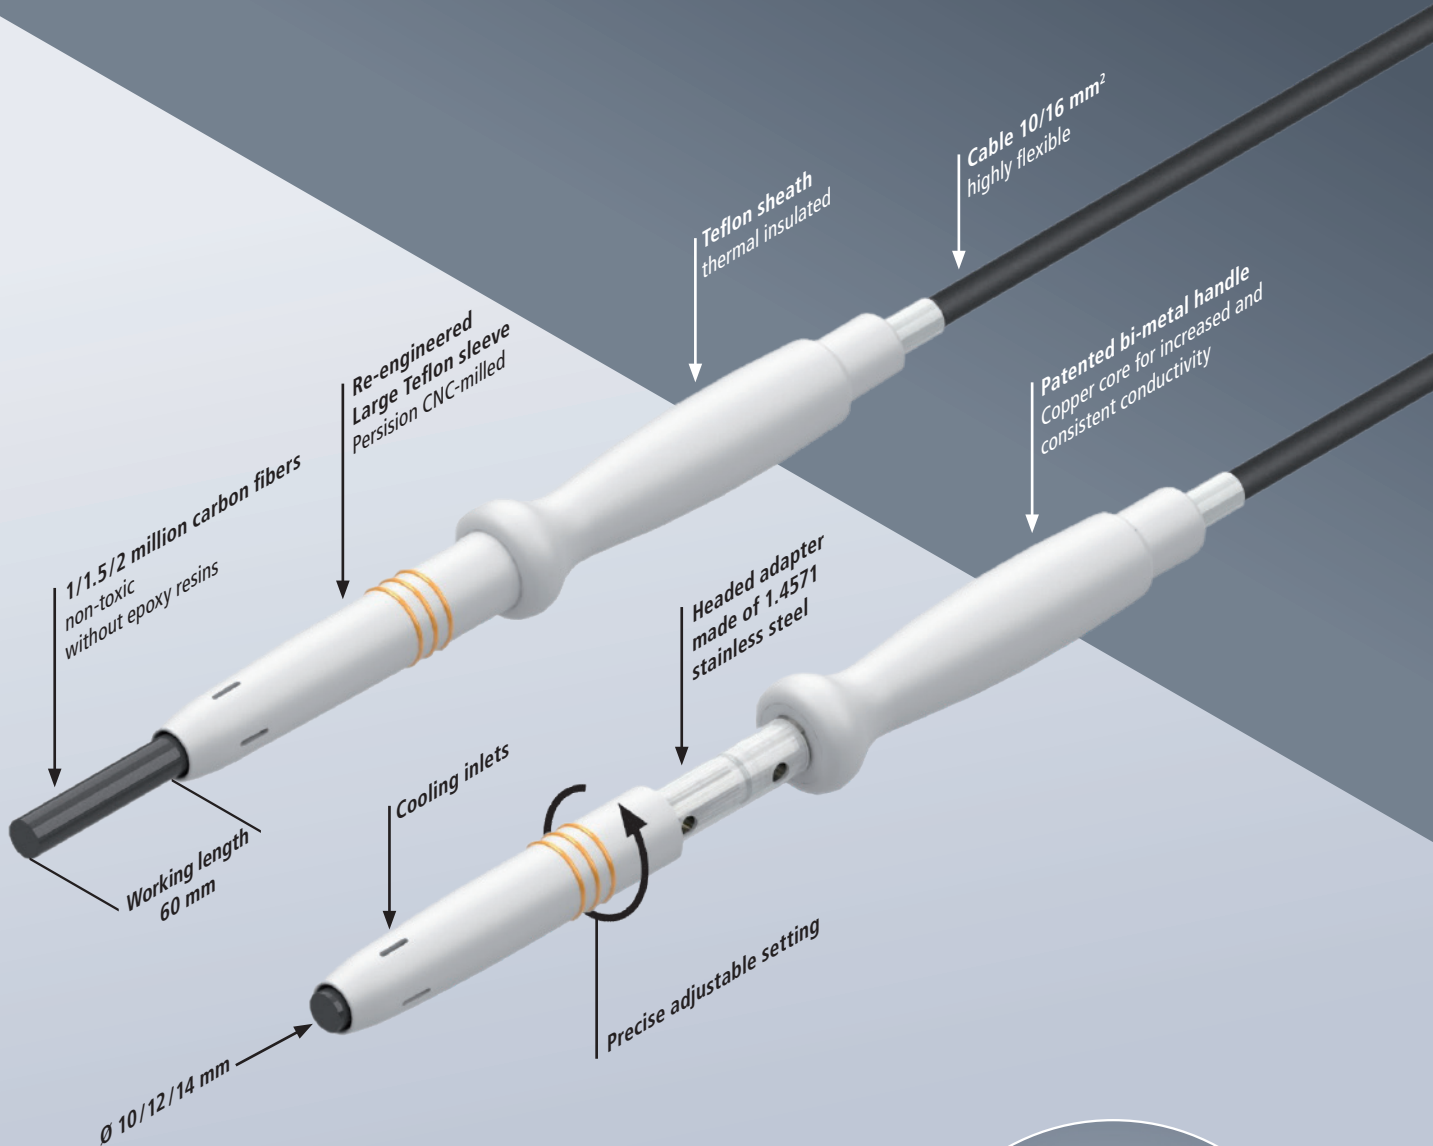

## Performance Brush L/XL/XXL: That's how innovation works!

The Performance Brushes are completely redesigned. They combine user-friendliness, performance enhancement and cost-effectiveness:

- available in three sizes: L = 1 million carbon fibers; XL = 1.5 million carbon fibers; XXL = 2 million carbon fibers
- easy and precise adjustment of the brush
- longer life and better cooling through the large Teflon sleeve
- all parts are engineered with acid-proof stainless steel
- cheaper than the time-tested XL brush & even longer brush life
- Reuter Performance Guarantee – only original with the orange thread

## Performance Starter Kit: High performance German engineering, made cost effective

Save time and money with our Performance Starter Set!

Our three new Performance Brushes L/XL/XX are made of acid-resistant stainless steel – oxidized copper or brass threads are things of the past. 1 million, 1.5 or even 2 million carbon fibers show more performance than any product of the competitors. Within our sets of 5 brushes, the price per brush is 30% lower than our former XL brush.

The high performance large, CNC-turned **Teflon sleeve** will give you the required brush length quickly and precisely in a few simple turns.

The new **thread adapter** will allow you to quickly replace your current handle and insert the newly designed version. Because all our products come with German precision engineering as standard, it will also protect the thread between the brush and the handle preventing any oxidization.

The new **transparent heat resistant cap** is designed to place over your brush once finished to keep your brush in pristine condition and ready for the next job.

Other carbon fiber brushes: [www.reuter.works/en](http://www.reuter.works/en)